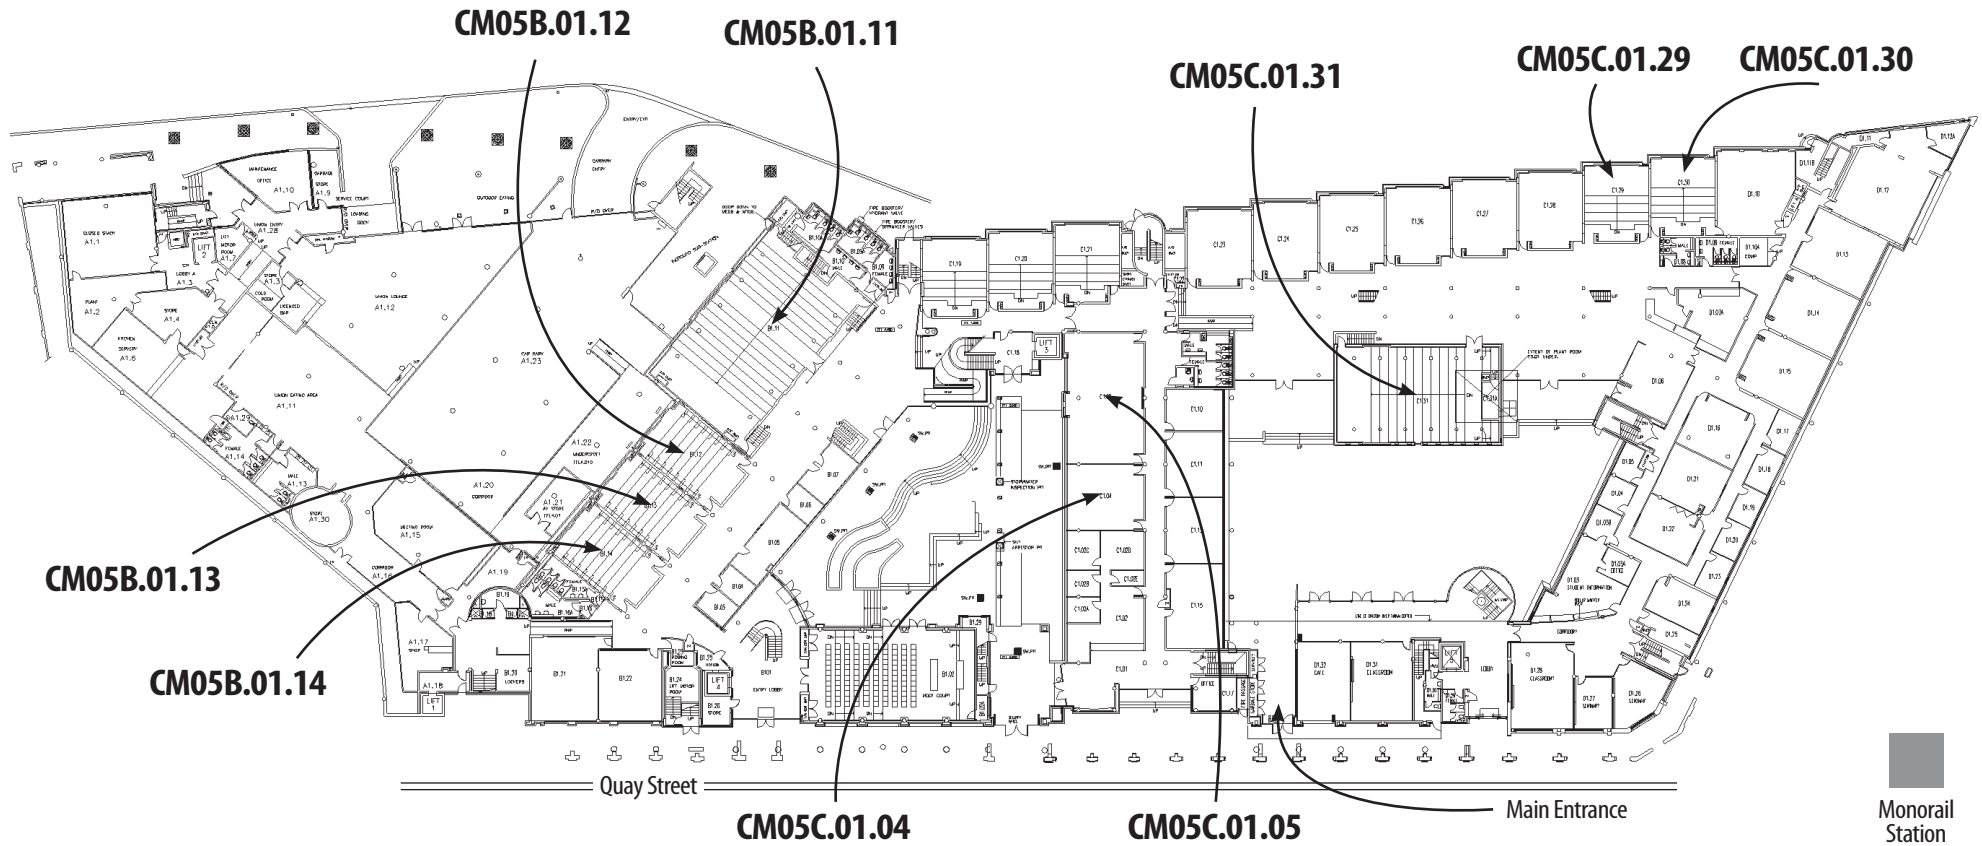

Logistics / Conference Facilities

Maps - UTS Campus

	CM05B.01.12 - Lecture Theatre	CM05B.01.13 - Lecture Theatre	CM05B.01.14 - Lecture Theatre	CM05C.01.05 - Lecture Room	CM05C.01.29 - Lecture Theatre	CM05C.01.30 - Lecture Theatre	CM05C.01.04 - Lecture Room	CM05B.01.11 - Lecture Theatre	CM05C.01.31 - Lecture Theatre
Sat 15 July 06	WS13 SIGDIAL		WS14 INLG / SIGGEN	WS15 TAG+8			Secretariat		
Sun 16 July 06	WS13 SIGDIAL	TUT 1 AM TUT 2 PM	WS14 INLG / SIGGEN	WS15 TAG+8	TUT 3 PM	TUT 4 PM	Secretariat		
Sat 22 July 06	WS1 SIGHAN WS1 SIGHAN	WS4 CSLP	WS3	WS2	WS5	WS6 LINC	Secretariat	EMNLP 1	EMNLP 2
Sun 23 July 06	AM	WS7	WS8	WS9 ARTE II	WS10 MLR	WS11	WS12	EMNLP 1	EMNLP 2